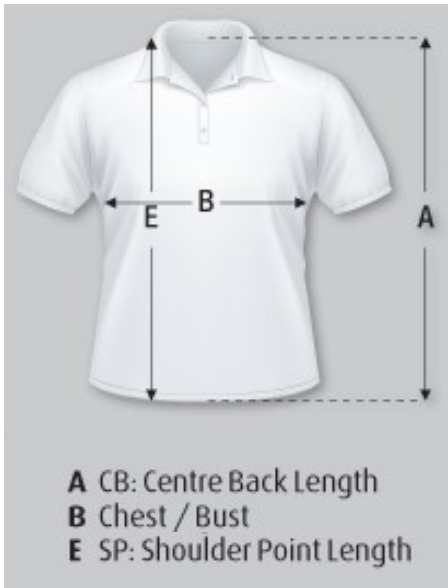

2015 Carnival Polo Top

Sizing Chart and how to measure

Sizing

LADIES	8	10	12	14	16	18	20	22	24
BUST	43.5	46	48.5	51	53.5	56	58.5	61	63.5
SP LENGTH	63	65	67	69	71	73	74	75	76
MENS	S	M	L	XL	2XL	3XL	4XL	5XL	
CHEST	51	53.5	56	58.5	61	64	67.5	71	
SP LENGTH	70	72.5	75	77.5	80	81	82	83	
KIDS	4	6	8	10	12	14			
CHEST	36	38.5	41	43.5	46	48.5			
SP LENGTH	48	52	56	60	64	67			